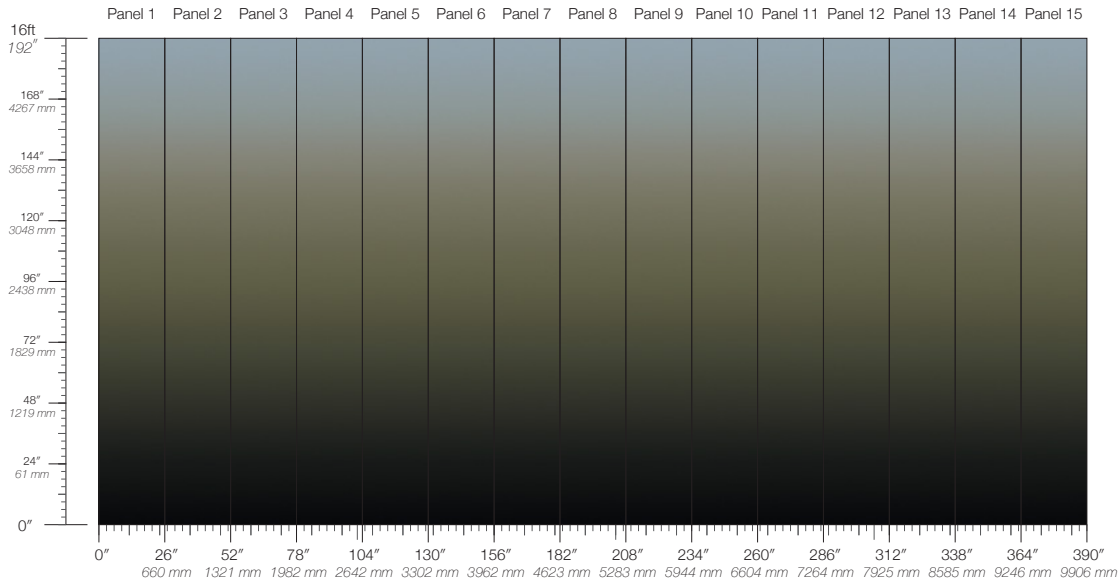

Aurora Vermeer

Suitable for residential and some commercial projects

COLOR

Vermeer

STOCK

Made to order

MAINTENANCE

Water-based cleanser

CONTACT

sales@calicowallpaper.com
+1 718 243 1705
57 Lispenard Street
New York, NY 10013 USA

ITEM

1179

LEAD TIME

4 weeks to print

ENVIRONMENTAL

FSC Certified Content

CONTENT

Clay-Coated Paper

MINIMUM

1 panel

SPECS

100% Cellulose face
Non-woven backing
7.1 oz per linear yard
117 g per linear meter
Smooth surface texture

DISCLAIMER

Refer to our website to see the full mural artwork. Reference the physical sample for color and texture. Panel maps represent mural artwork only.

PANEL WIDTH

26" / 661 mm trimmed

PRICE

Available upon request

PANEL HEIGHT

132" / 3353 mm standard
192" / 4877 mm extended

ORIGIN

USA

TESTING

(US) ASTM E84 Adhered Class A

REPEAT

Non-repeating

DETAILS

Custom options available