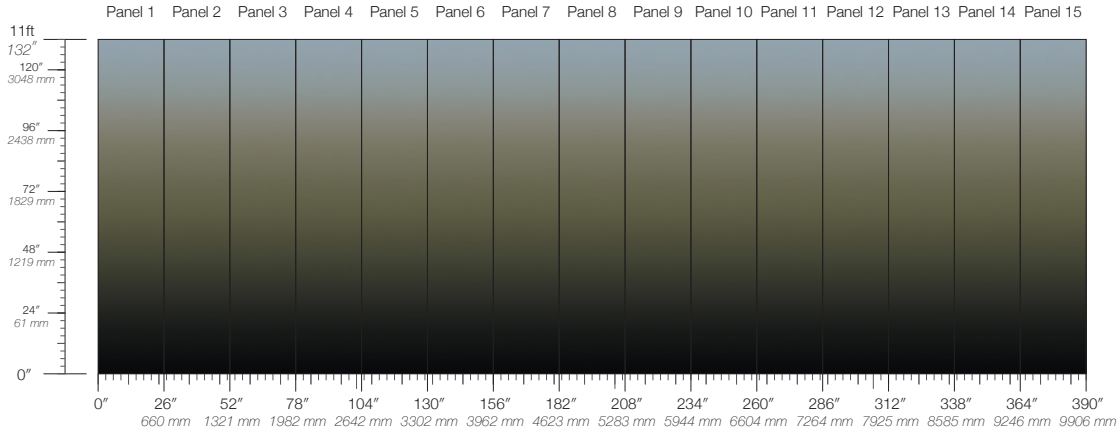

Aurora Vermeer

Suitable for residential and some commercial projects

COLOR

Vermeer

STOCK

Made to order

MAINTENANCE

Water-based cleanser

CONTACT

sales@calicowallpaper.com
+1 718 243 1705
57 Lispenard Street
New York, NY 10013 USA

ITEM

1179

LEAD TIME

4 weeks to print

ENVIRONMENTAL

FSC Certified Content

CONTENT

Clay-Coated Paper

MINIMUM

1 panel

SPECS

100% Cellulose face
Non-woven backing
7.1 oz per linear yard
117 g per linear meter
Smooth surface texture

DISCLAIMER

Refer to our website to see the full mural artwork. Reference the physical sample for color and texture. Panel maps represent mural artwork only.

PANEL WIDTH

26" / 661 mm trimmed

PRICE

Available upon request

PANEL HEIGHT

132" / 3353 mm standard
192" / 4877 mm extended

ORIGIN

USA

TESTING

(US) ASTM E84 Adhered Class A

REPEAT

Non-repeating

DETAILS

Custom options available